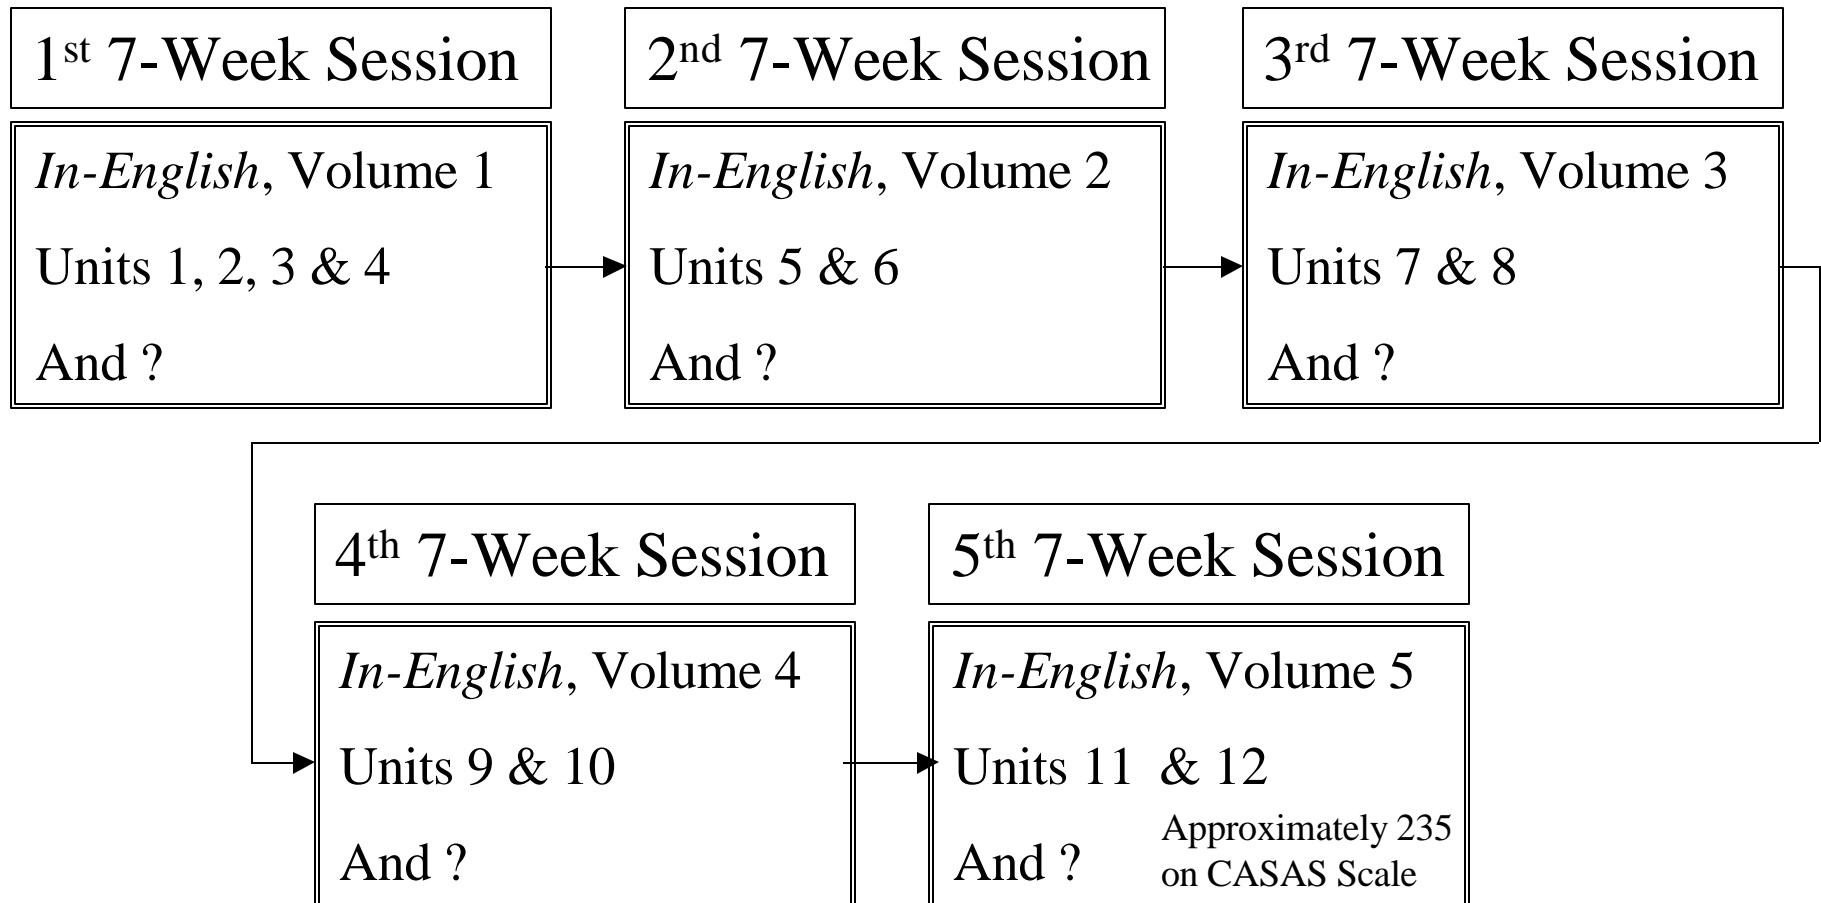

***In-English* 7-Week Session Breakdown**

Suggested Model for *In-English*
Meeting 4-5 Days a Week Using Video Checkout

Must Pass end of Unit Tests & *In-English* Post-Test at appropriate level.